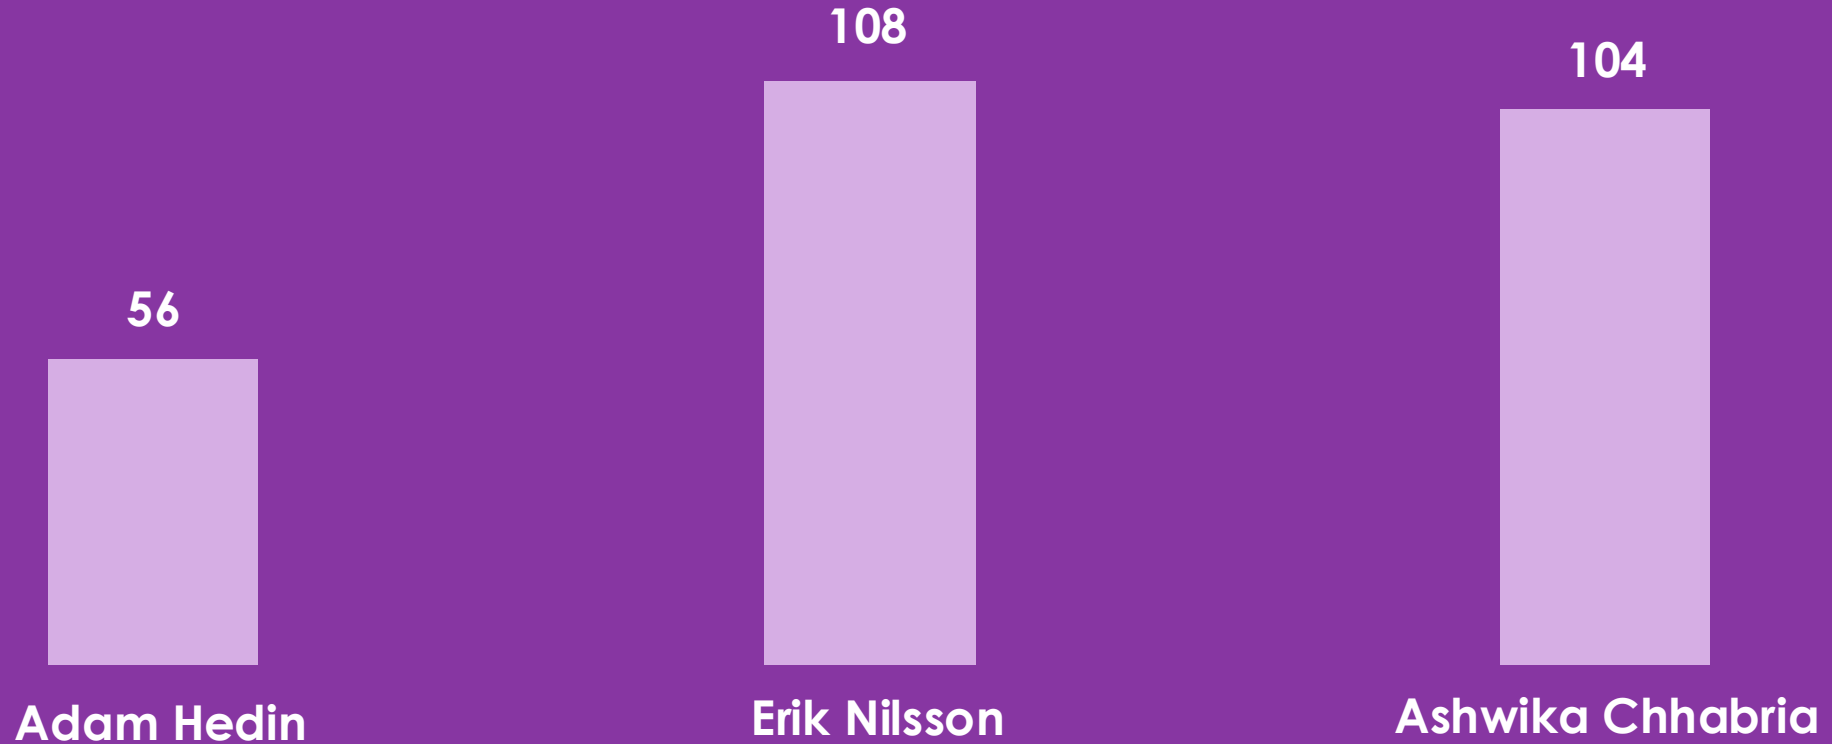

SASSE FALL
ELECTION
2024

Internal Auditor 2x

THE STUDENT ASSOCIATION

Internal Auditor

Internal Auditor

SASSE FALL
ELECTION
2024

Internal Auditor

Adam Hedin
Erik Nilsson