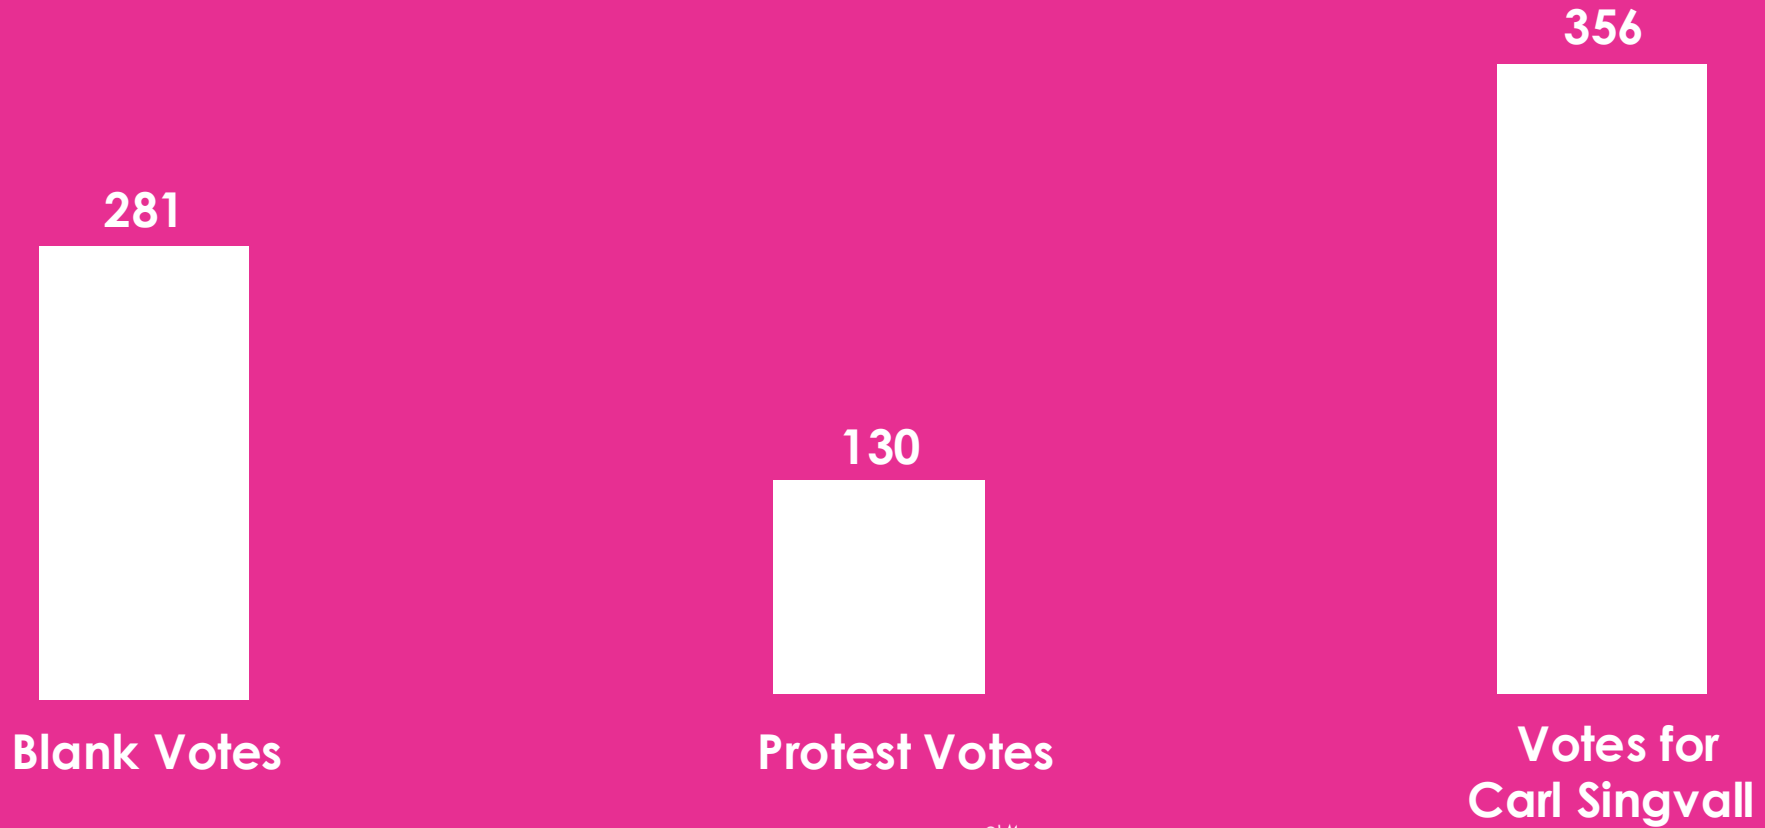

Social Committee President