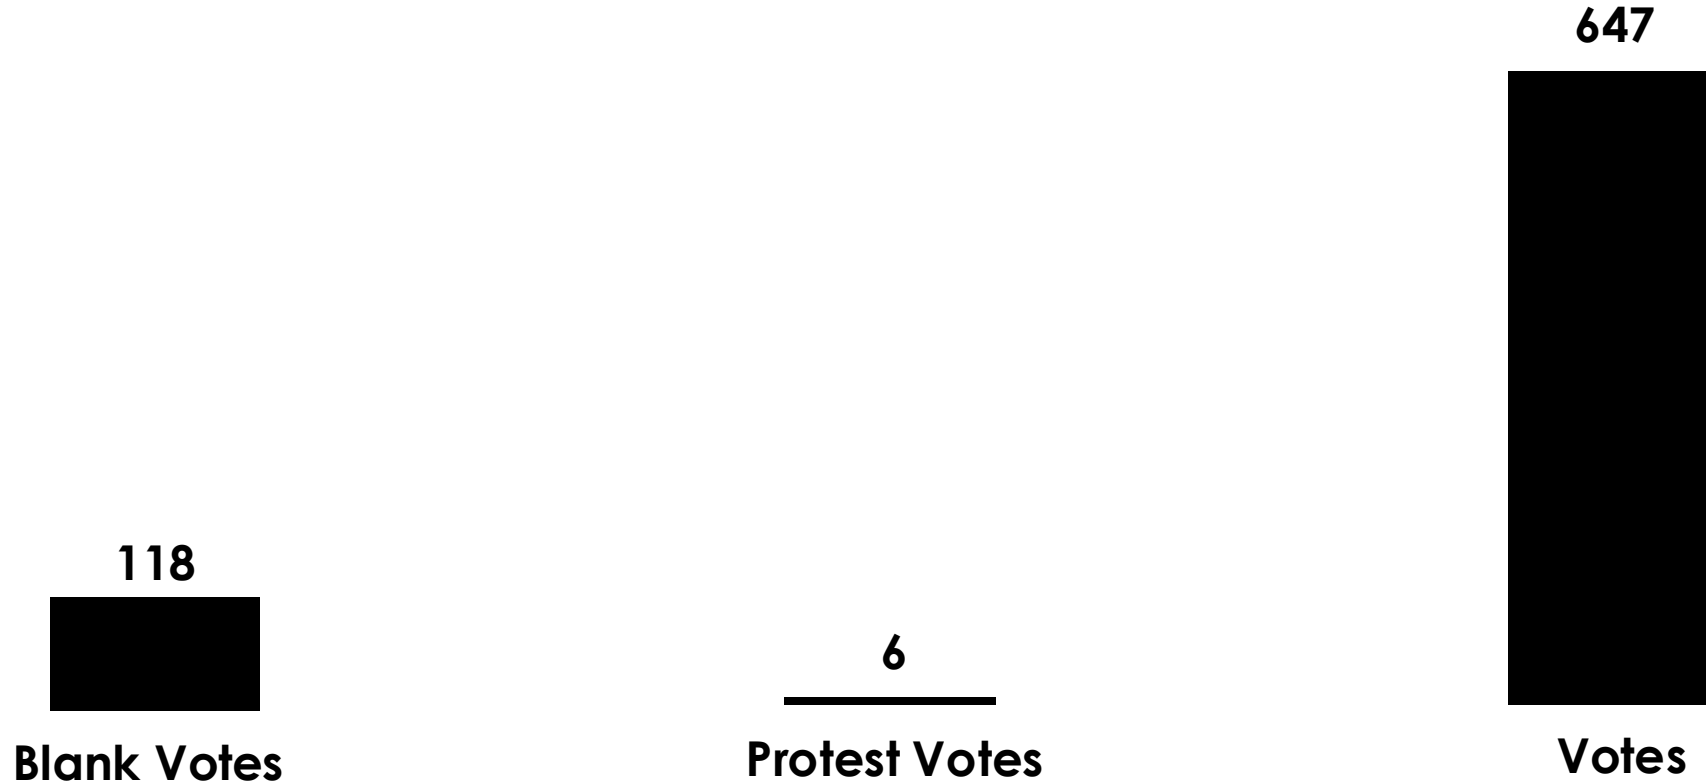

Nerea Zozaya Aguado

THE STUDENT ASSOCIATION

SASSE FALL
ELECTION
2024

Business Committee President

nu

The Business Committee

THE STUDENT ASSOCIATION

Business Committee President