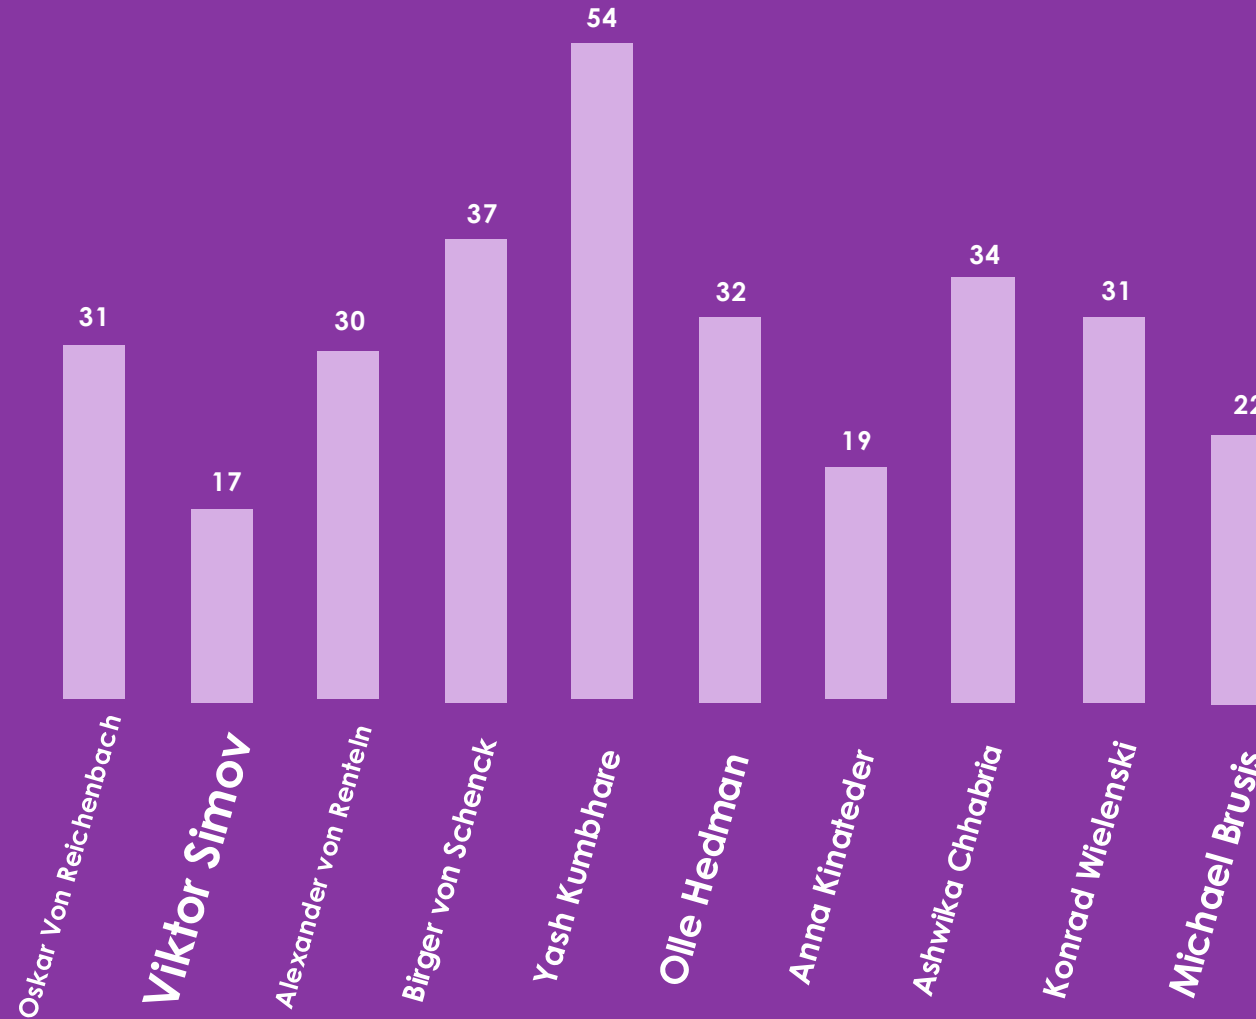

SASSE FALL
ELECTION
2024

The Results

THE STUDENT ASSOCIATION

SASSE FALL
ELECTION
2024

Ordinary Council Member 6x

THE STUDENT ASSOCIATION

Ordinary Council Member

Ordinary Council Member