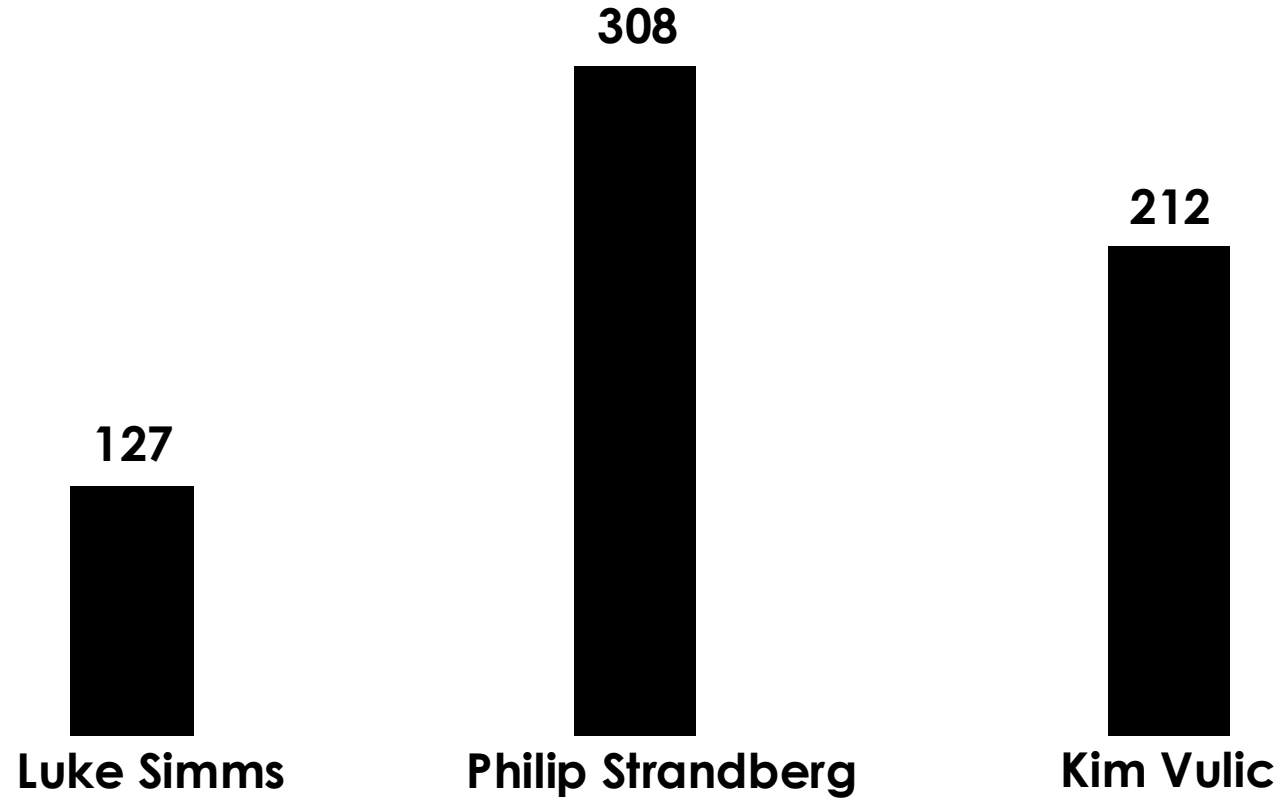

Business Committee President