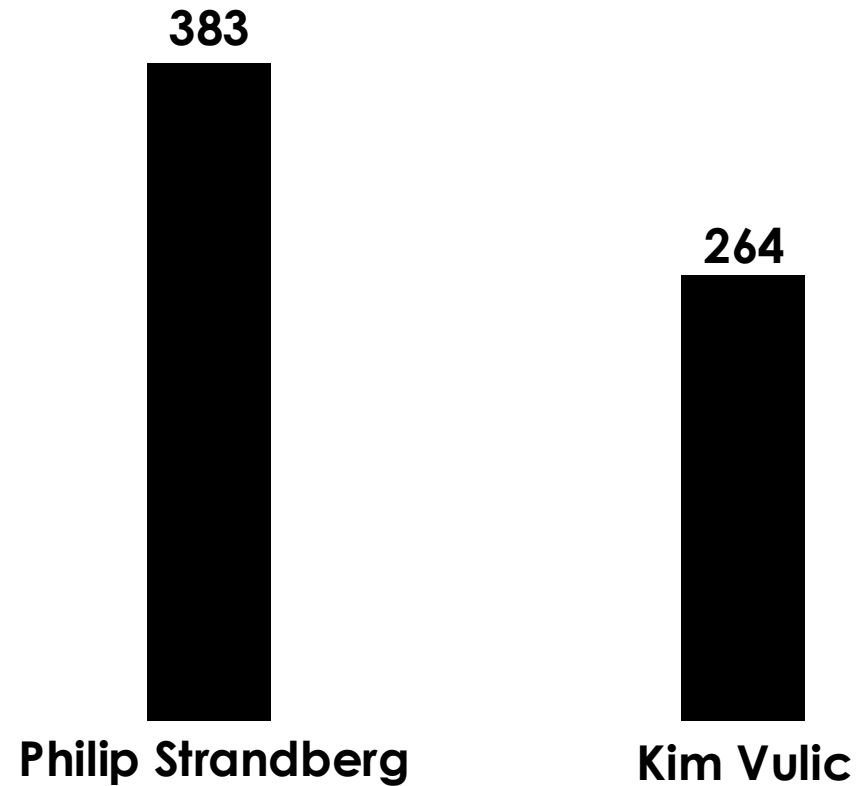

Business Committee President