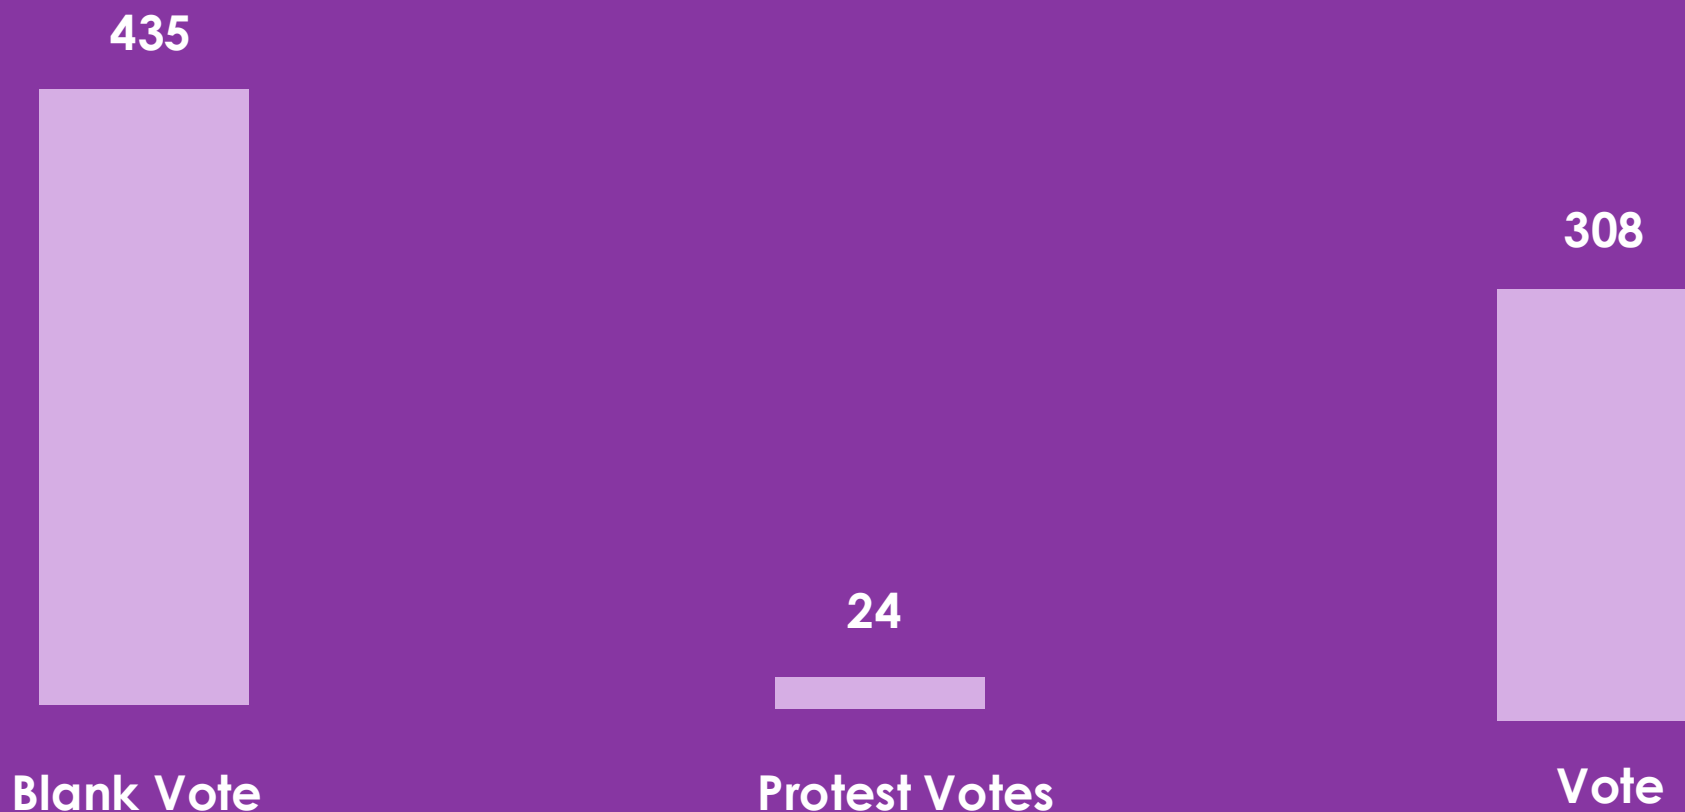

SASSE FALL
ELECTION
2024

The Results

THE STUDENT ASSOCIATION

SASSE FALL
ELECTION
2024

Ordinary Council Member 6x

THE STUDENT ASSOCIATION

Ordinary Council Member

Ordinary Council Member