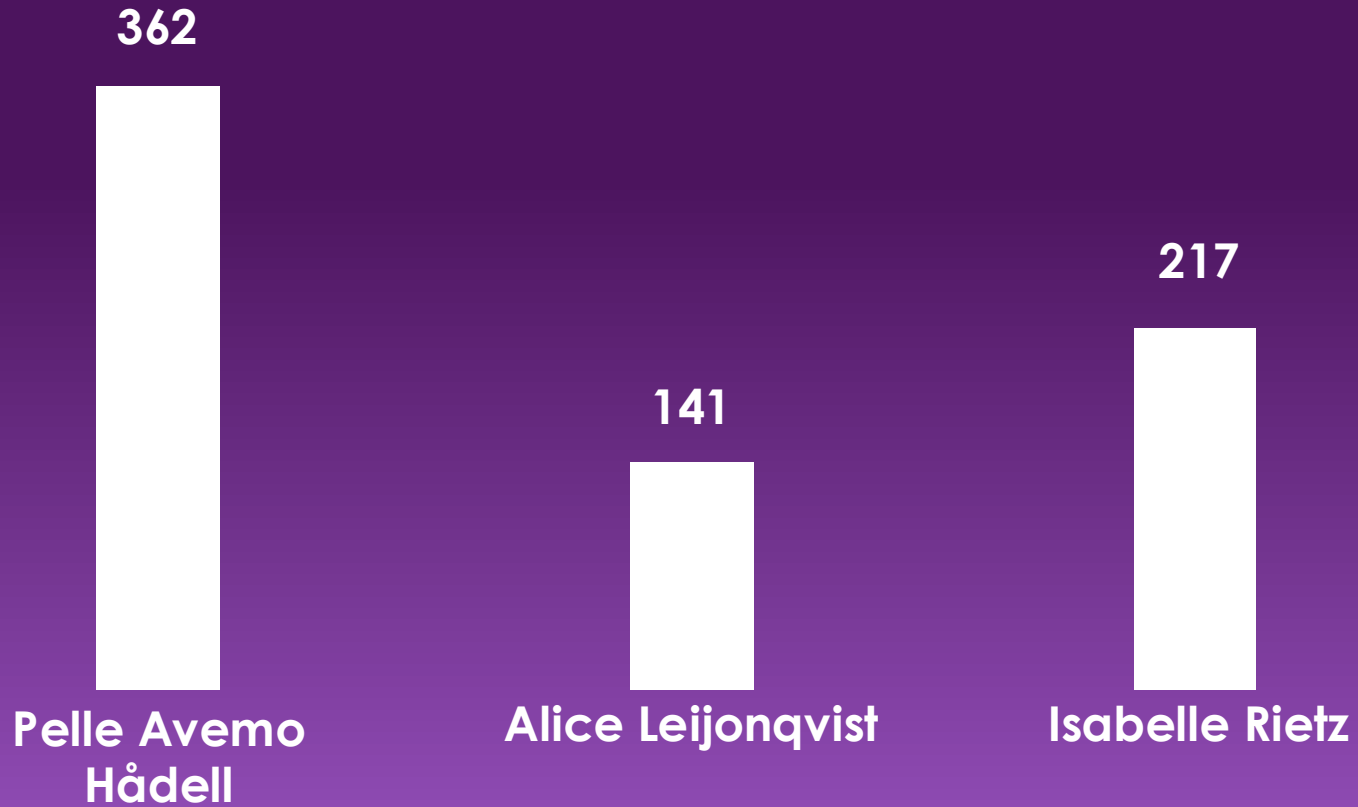

THE STUDENT ASSOCIATION

SASSE FALL
ELECTION
2024

President

THE STUDENT ASSOCIATION

THE STUDENT ASSOCIATION

President

President

President

President

President

SASSE FALL
ELECTION
2024

President

Pelle Avemo Hådell

THE STUDENT ASSOCIATION

THE STUDENT ASSOCIATION

The SASSE Board 24/25