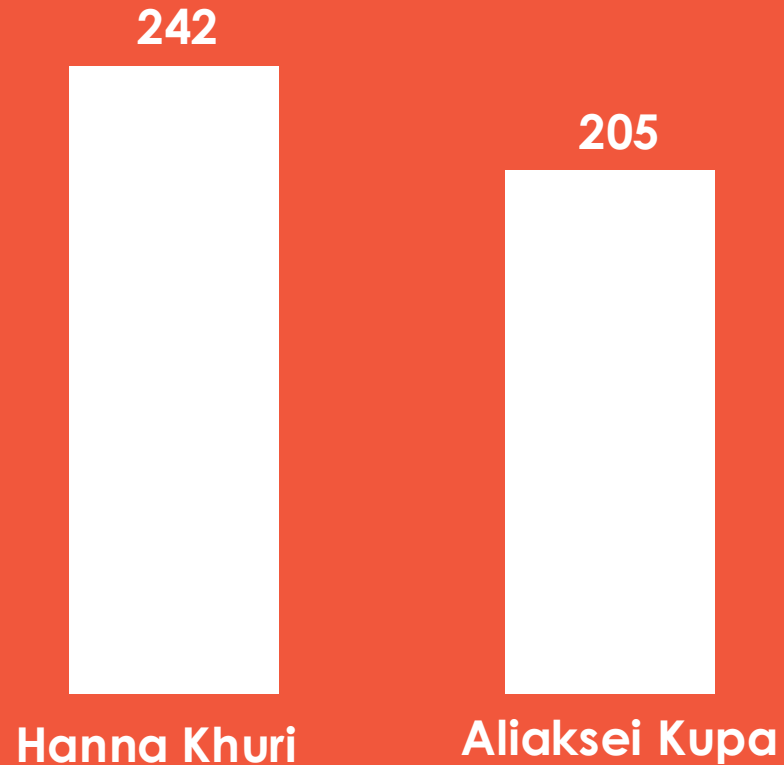

Frans-Gorm Petersson

IDU

THE STUDENT ASSOCIATION

SASSE FALL
ELECTION
2024

Tech Committee President

THE STUDENT ASSOCIATION

Tech Committee President

Tech Committee President