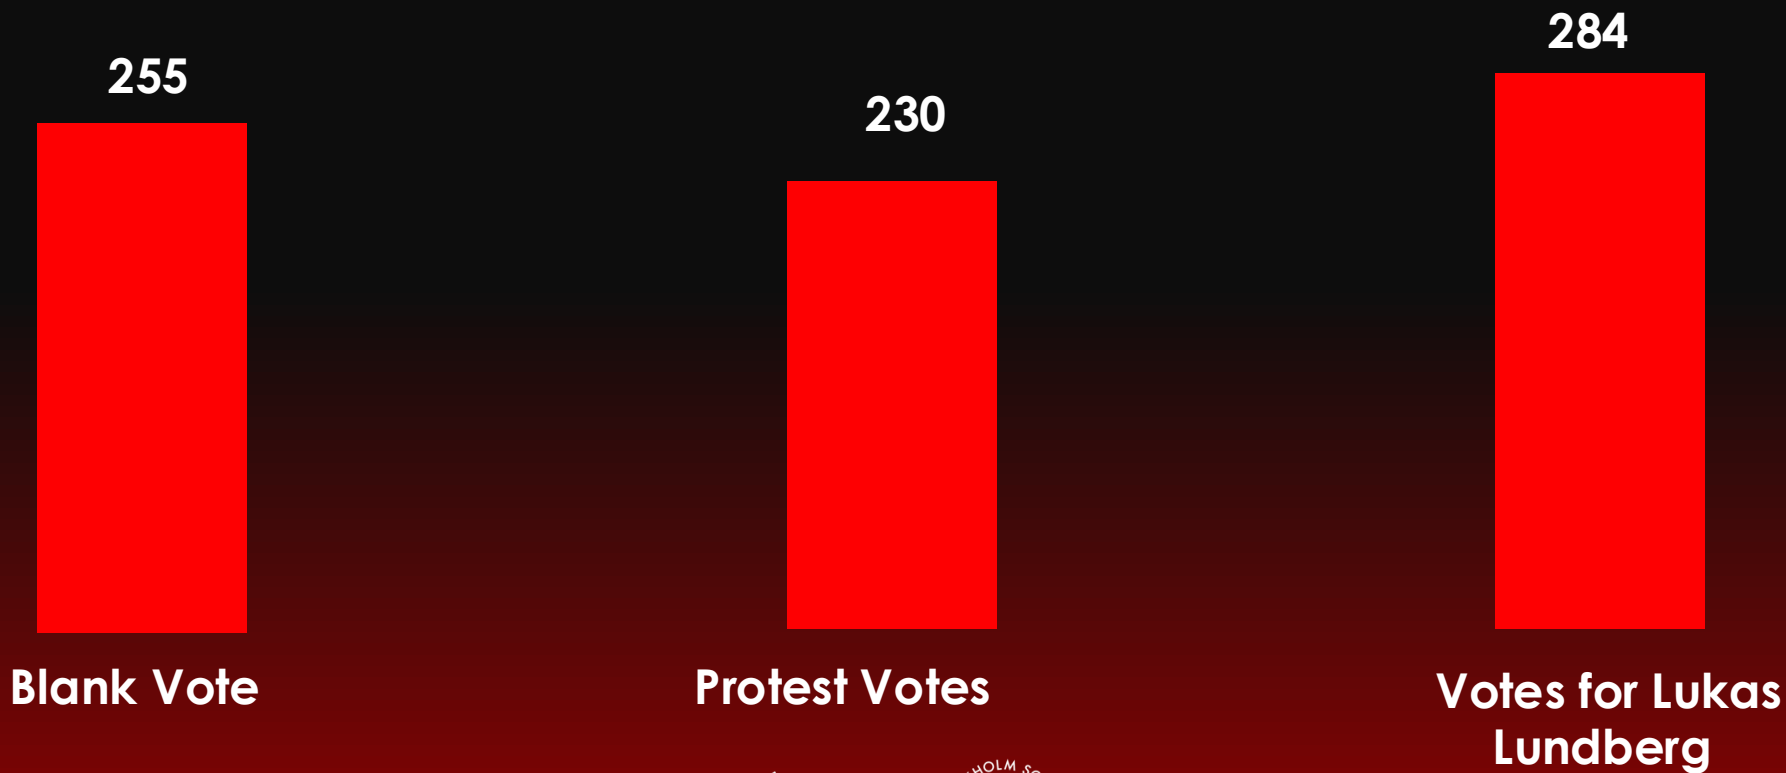

THE STUDENT ASSOCIATION

SASSE FALL
ELECTION
2024

Entertainment Committee President

THE STUDENT ASSOCIATION

SASSE FALL
ELECTION
2024

Entertainment Committee President

SASSE FALL
ELECTION
2024

Entertainment Committee President Lukas Lundberg