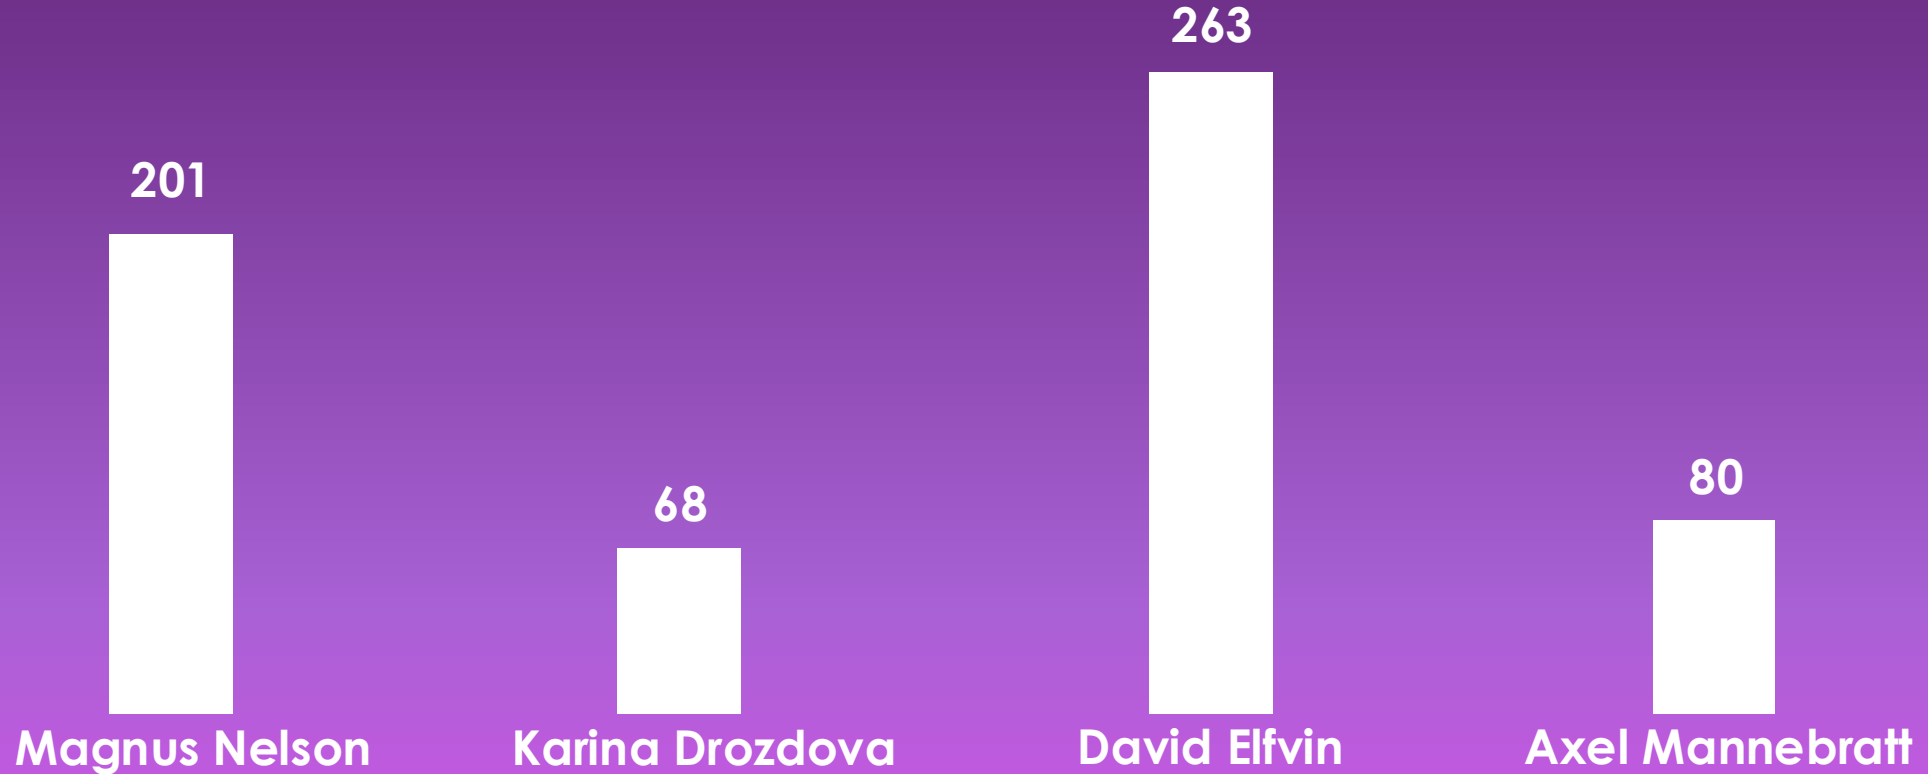

Vice President