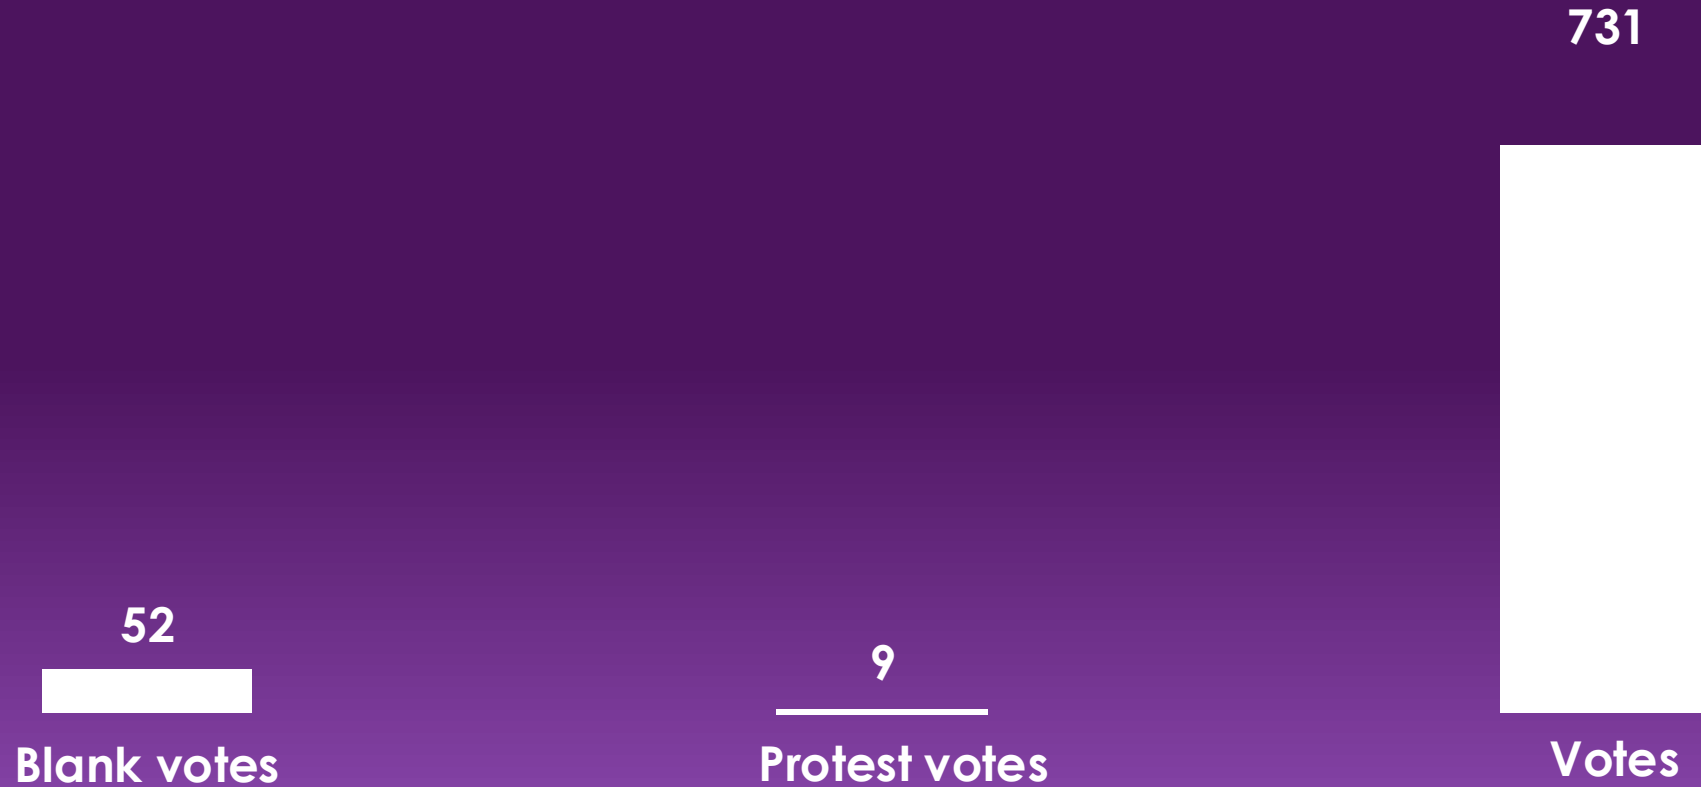

THE STUDENT ASSOCIATION

SASSE FALL
ELECTION
2024

President

THE STUDENT ASSOCIATION

THE STUDENT ASSOCIATION

President

President

President