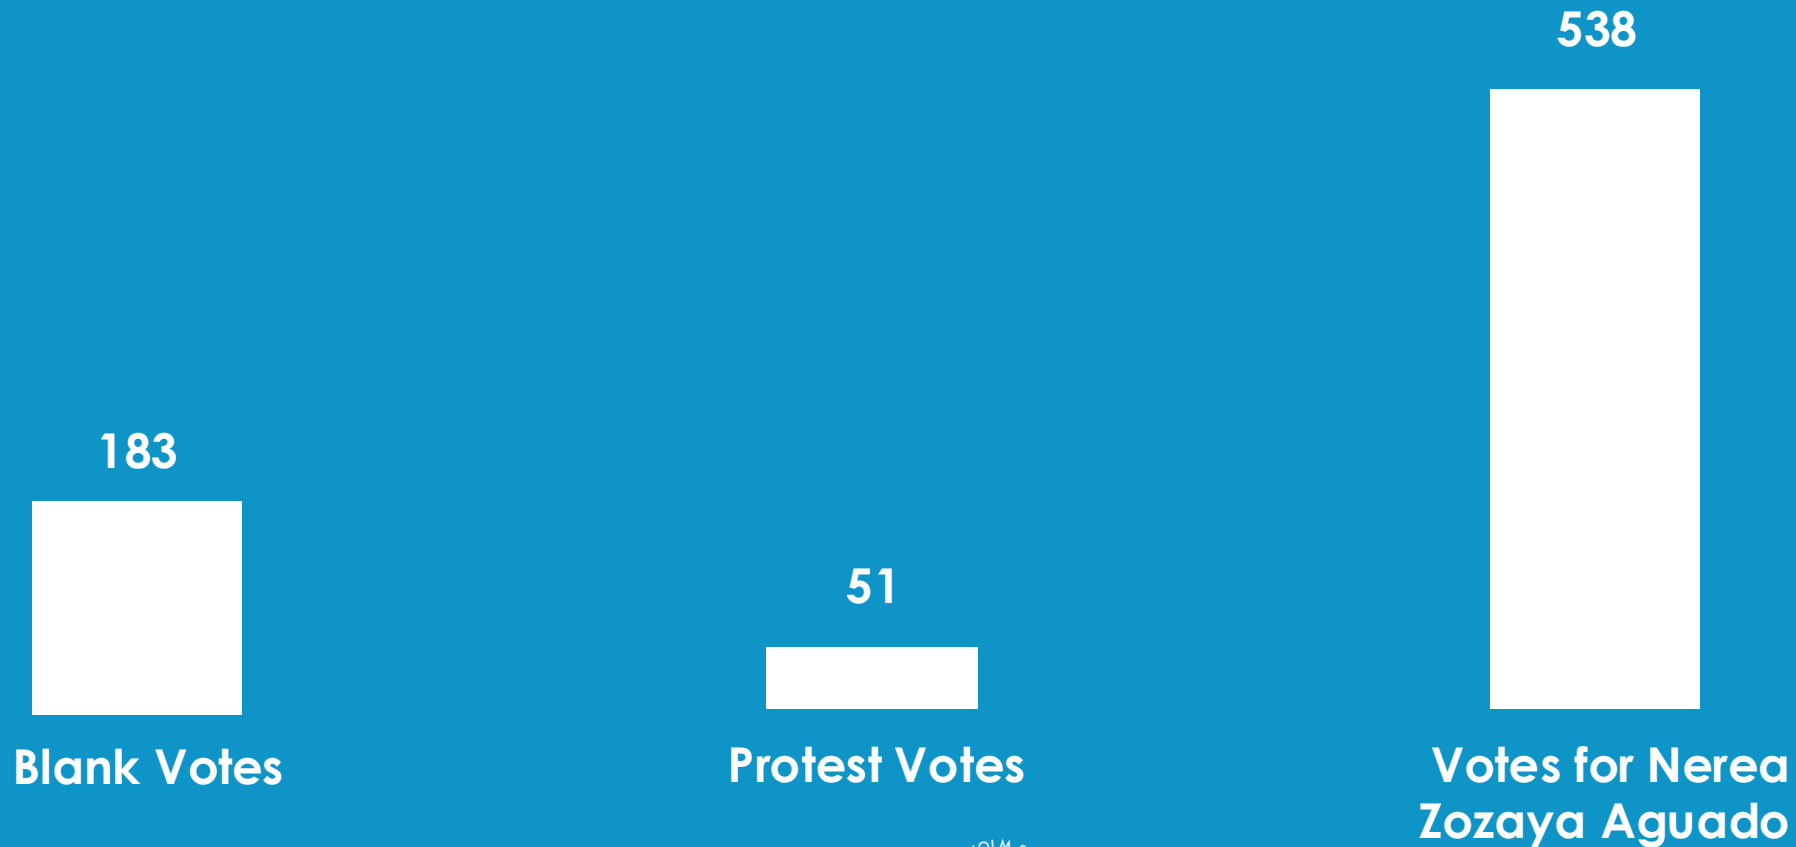

MedU

THE STUDENT ASSOCIATION

SASSE FALL
ELECTION
2024

Education Committee President

THE STUDENT ASSOCIATION

Education Committee President

SASSE FALL
ELECTION
2024

Education Committee President

Nerea Zozaya Aguado

THE STUDENT ASSOCIATION

SASSE FALL
ELECTION
2024

Business Committee President

nu

The Business Committee

THE STUDENT ASSOCIATION

Business Committee President