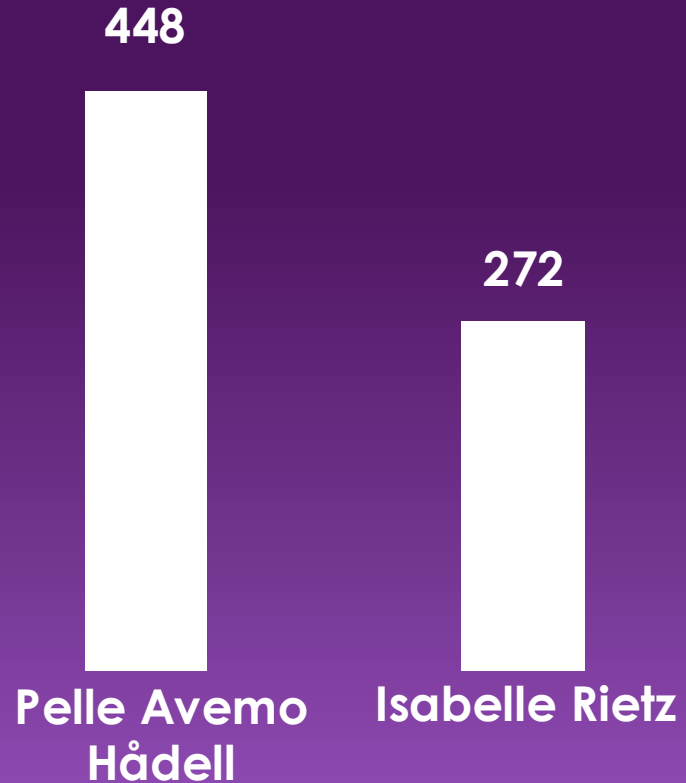

Vice President

Vice President

Vice President

Vice President

SASSE FALL
ELECTION
2024

Vice President

David Elfvin

THE STUDENT ASSOCIATION

THE STUDENT ASSOCIATION

SASSE FALL
ELECTION
2024

President

THE STUDENT ASSOCIATION

THE STUDENT ASSOCIATION

President

President

President

President

President

SASSE FALL
ELECTION
2024

President

Pelle Avemo Hådell

THE STUDENT ASSOCIATION

THE STUDENT ASSOCIATION

The SASSE Board 24/25