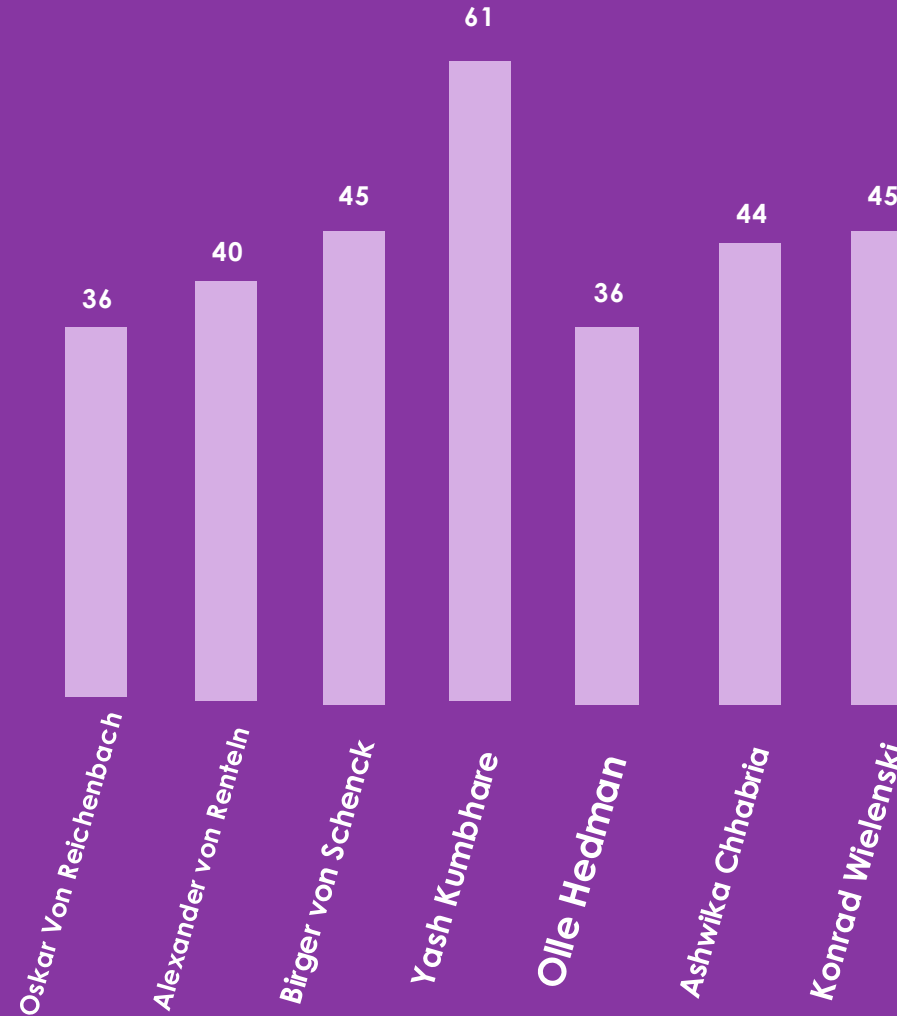

Ordinary Council Member