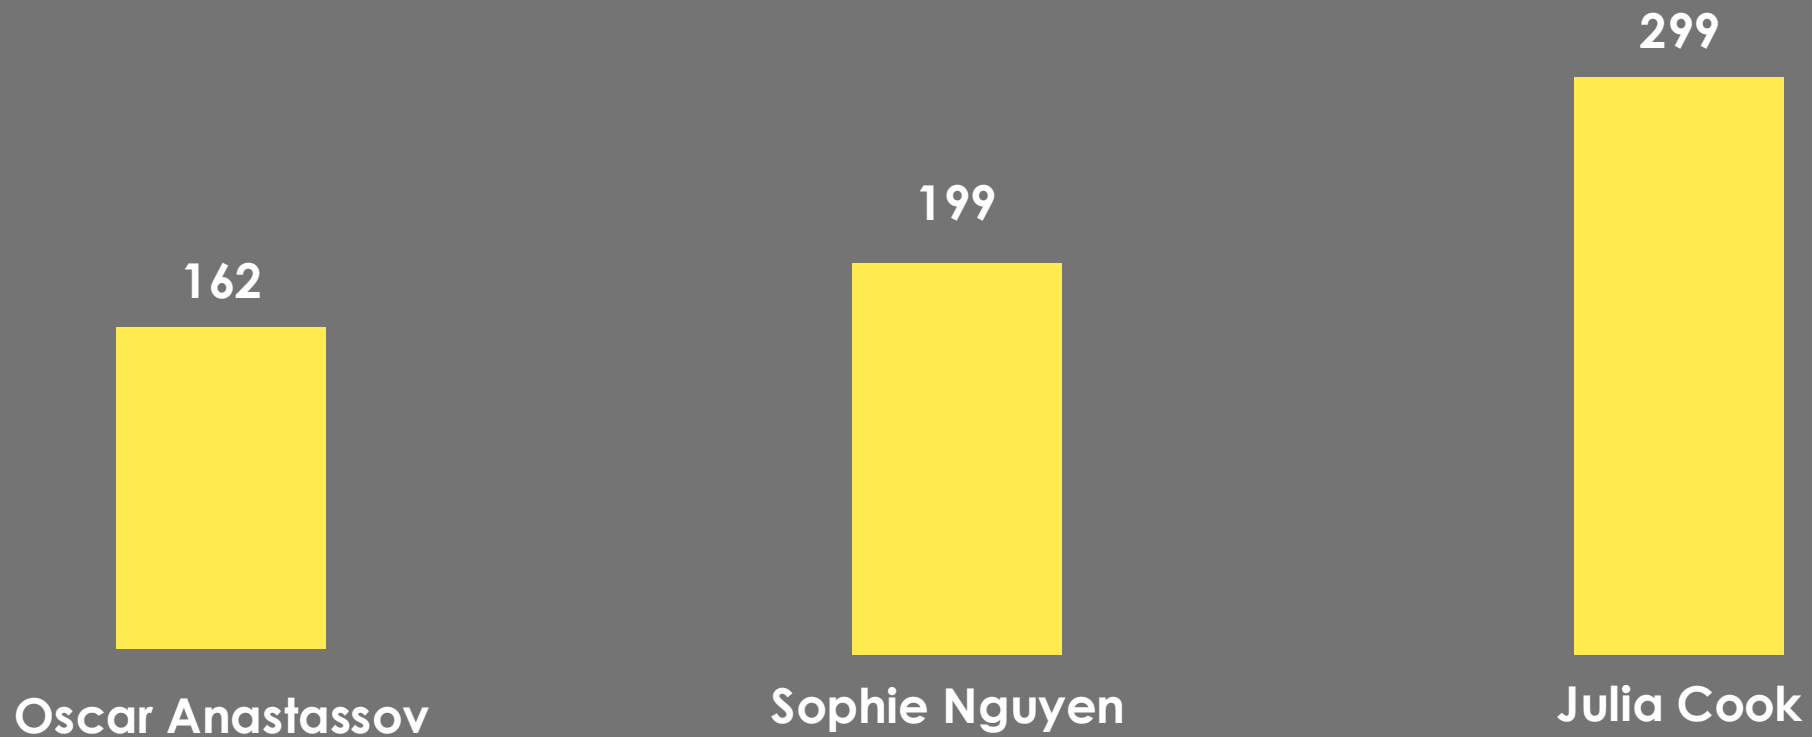

International Committee President