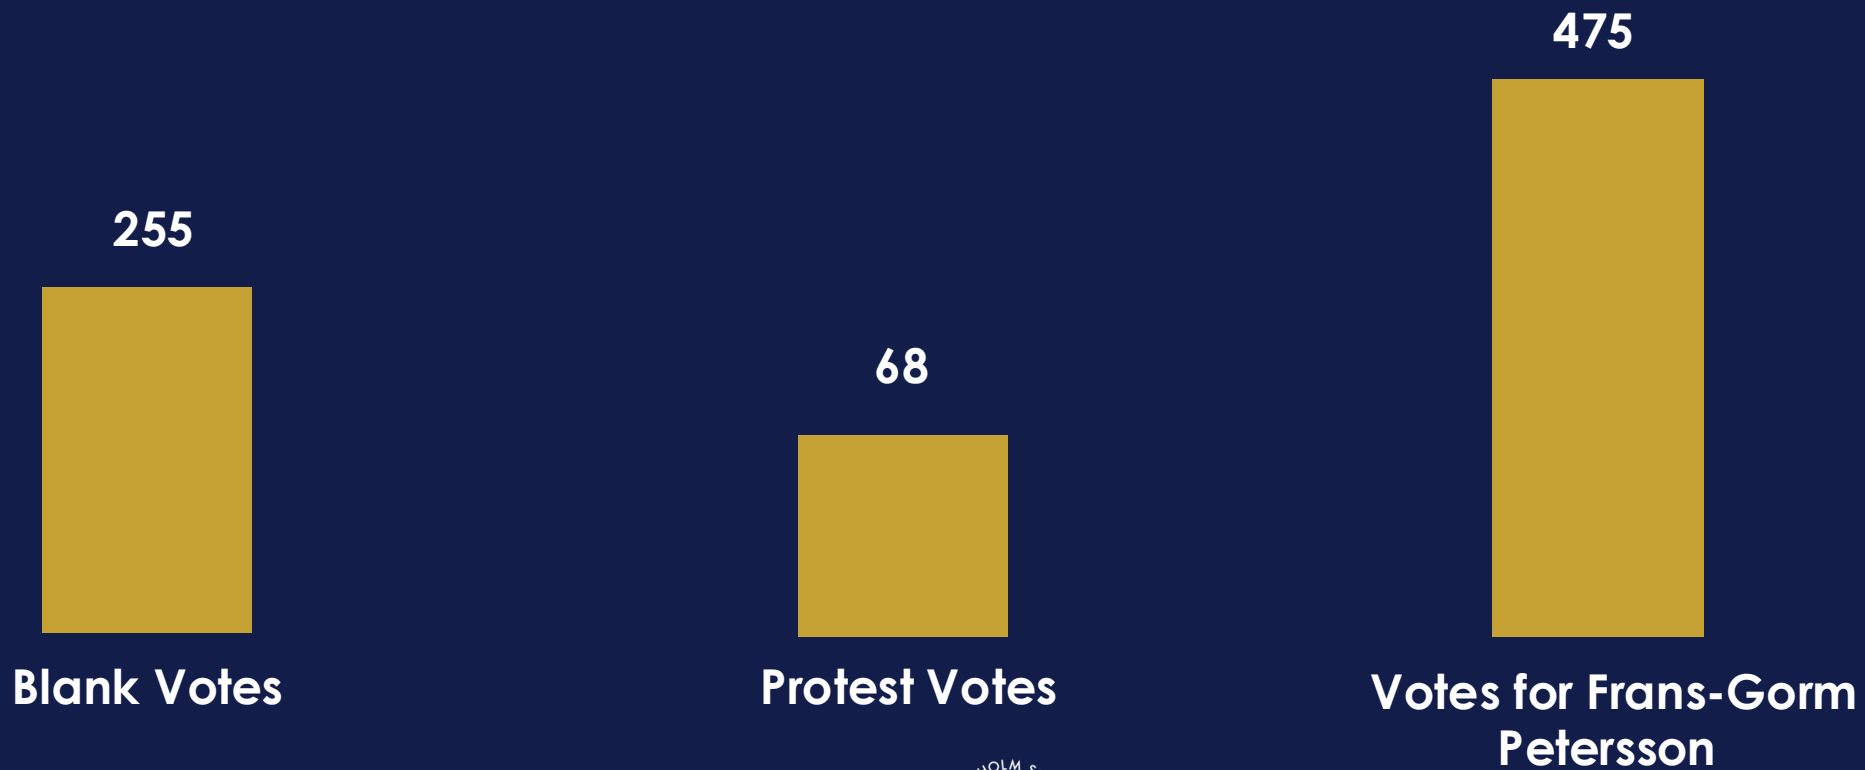

THE STUDENT ASSOCIATION

SASSE FALL
ELECTION
2024

Sports Committee President

IDU

THE STUDENT ASSOCIATION

Sports Committee President

SASSE FALL
ELECTION
2024

Sports Committee President