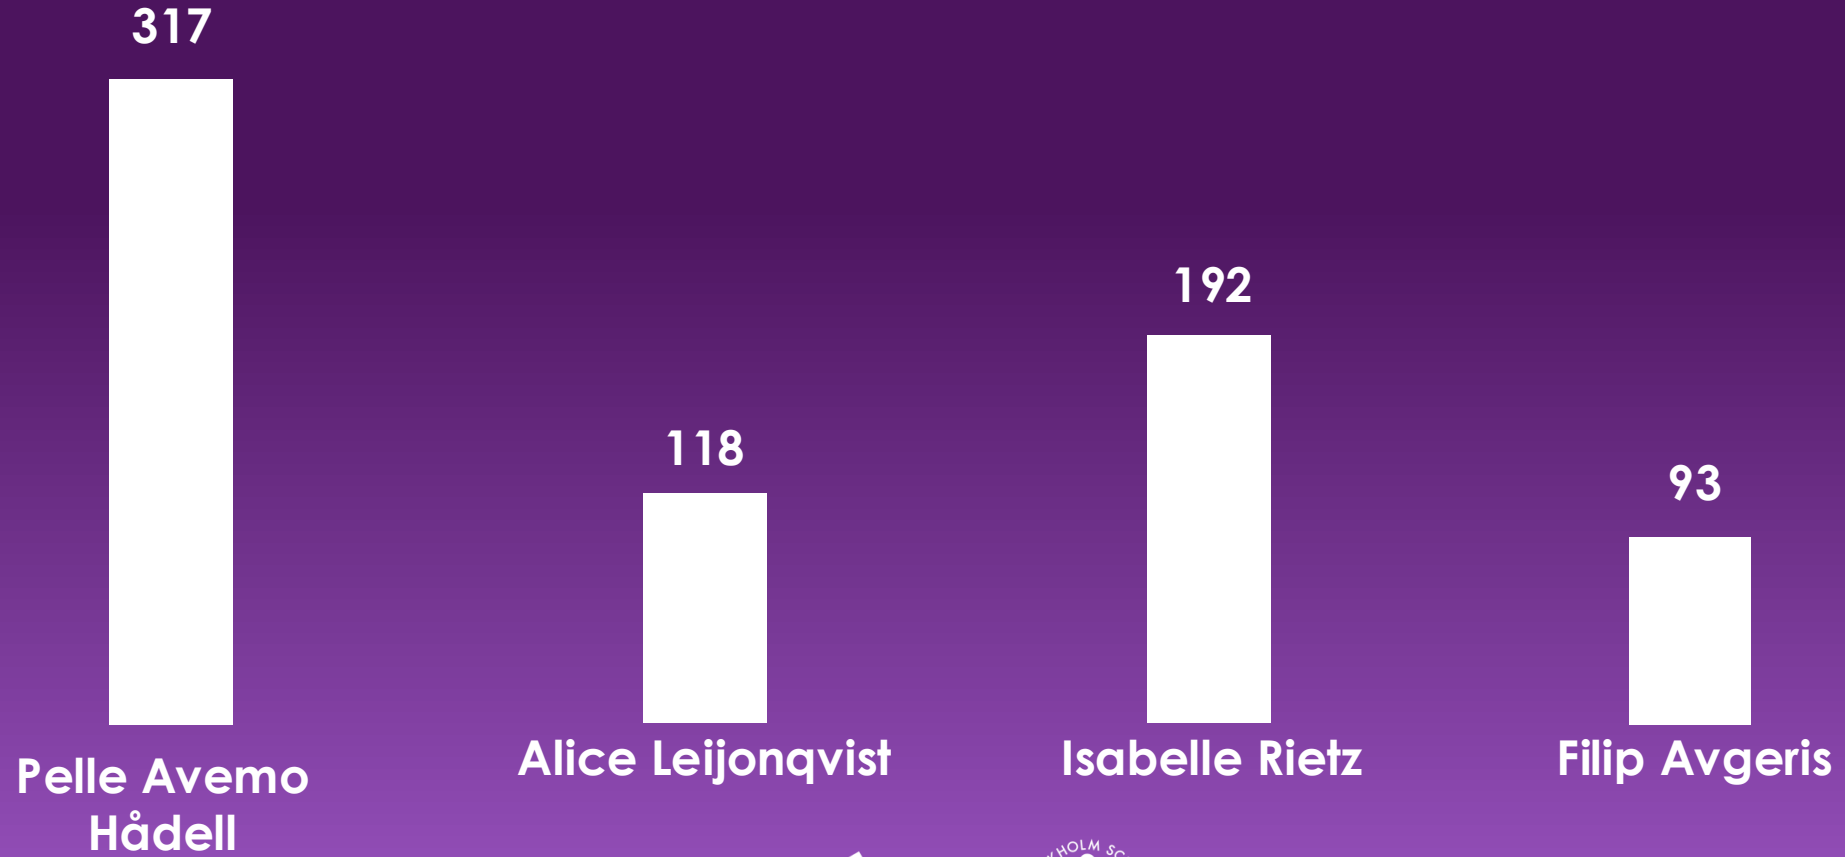

THE STUDENT ASSOCIATION

SASSE FALL
ELECTION
2024

President

THE STUDENT ASSOCIATION

THE STUDENT ASSOCIATION

President

President

President

President

President

SASSE FALL
ELECTION
2024

President

Pelle Avemo Hådell

THE STUDENT ASSOCIATION

THE STUDENT ASSOCIATION

The SASSE Board 24/25