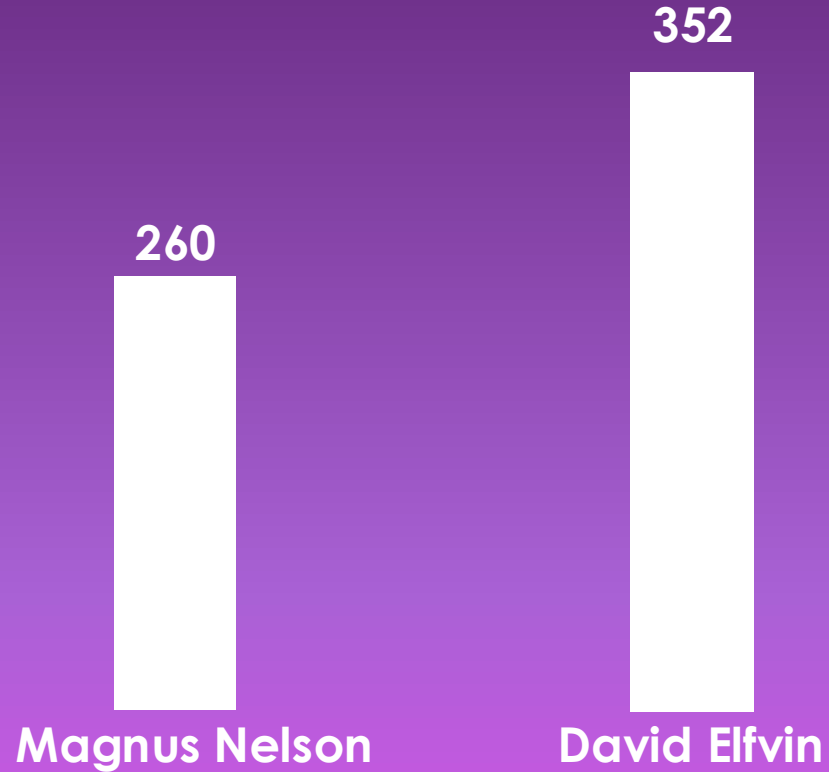

Vice President

Vice President

Vice President

Vice President

SASSE FALL
ELECTION
2024

Vice President

David Elfvin

THE STUDENT ASSOCIATION

THE STUDENT ASSOCIATION

SASSE FALL
ELECTION
2024

President

THE STUDENT ASSOCIATION

THE STUDENT ASSOCIATION

President

President

President