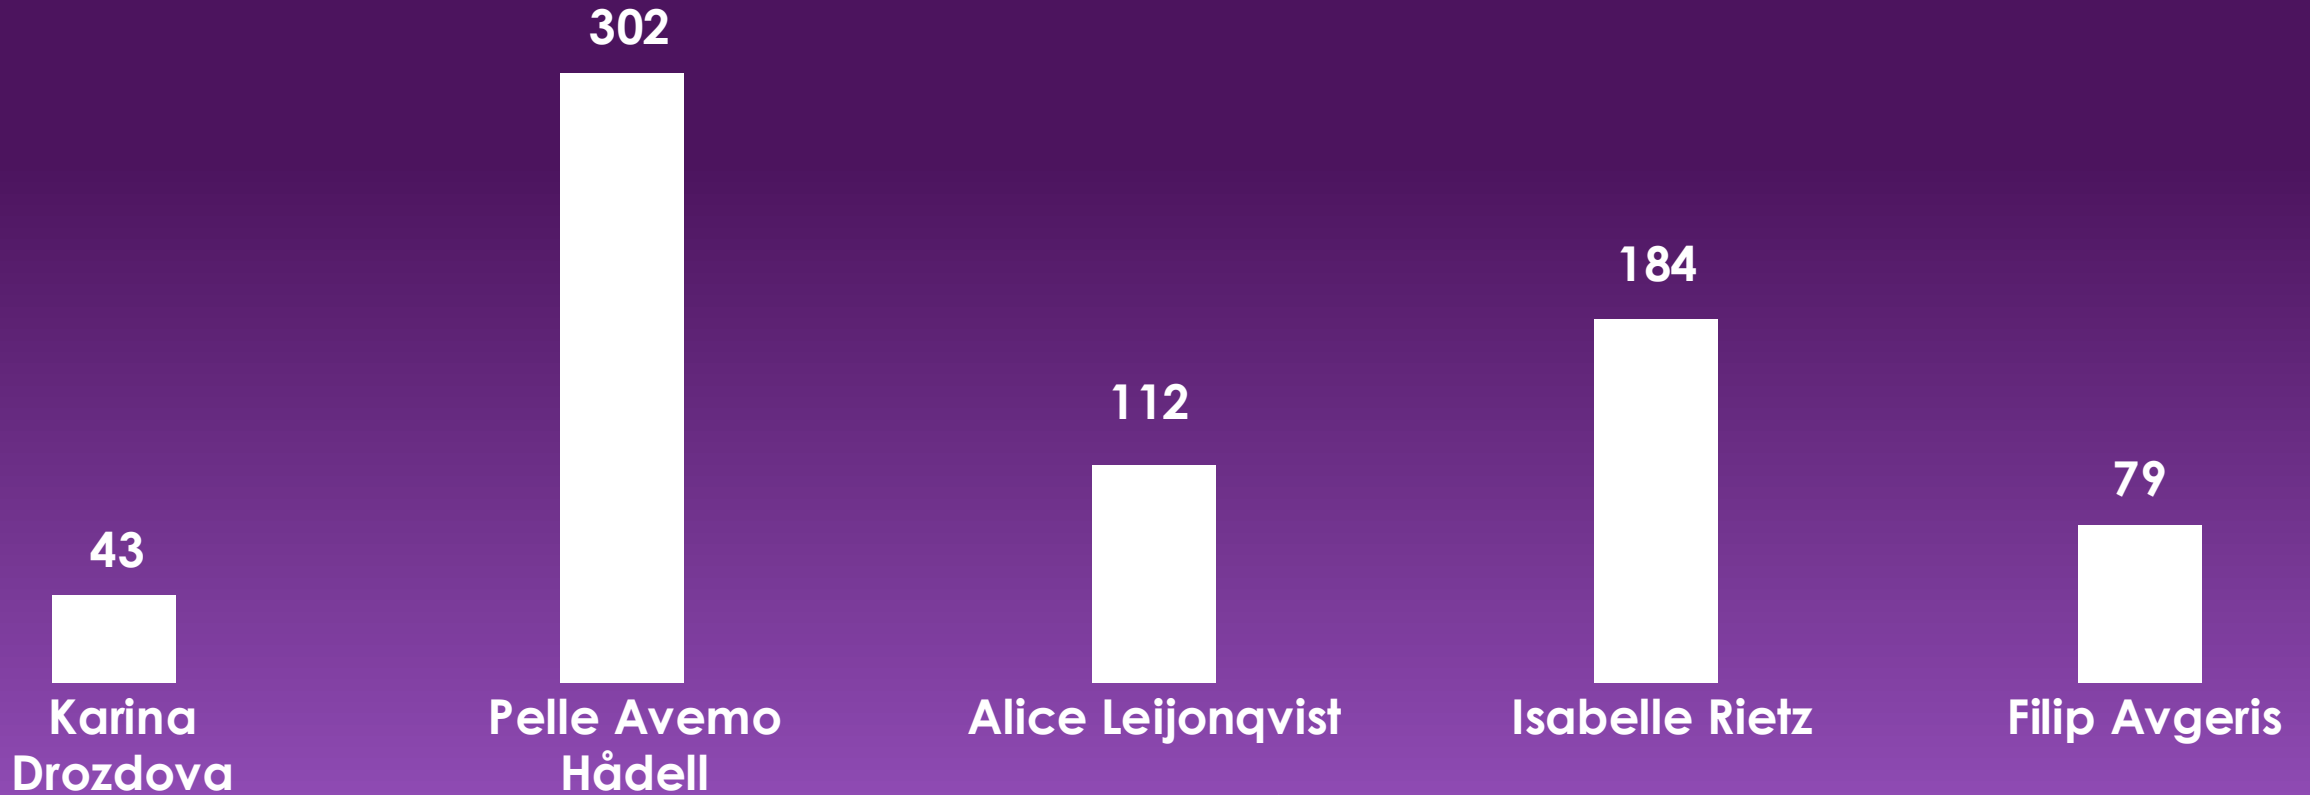

THE STUDENT ASSOCIATION

SASSE FALL
ELECTION
2024

President

THE STUDENT ASSOCIATION

THE STUDENT ASSOCIATION

President

President

President