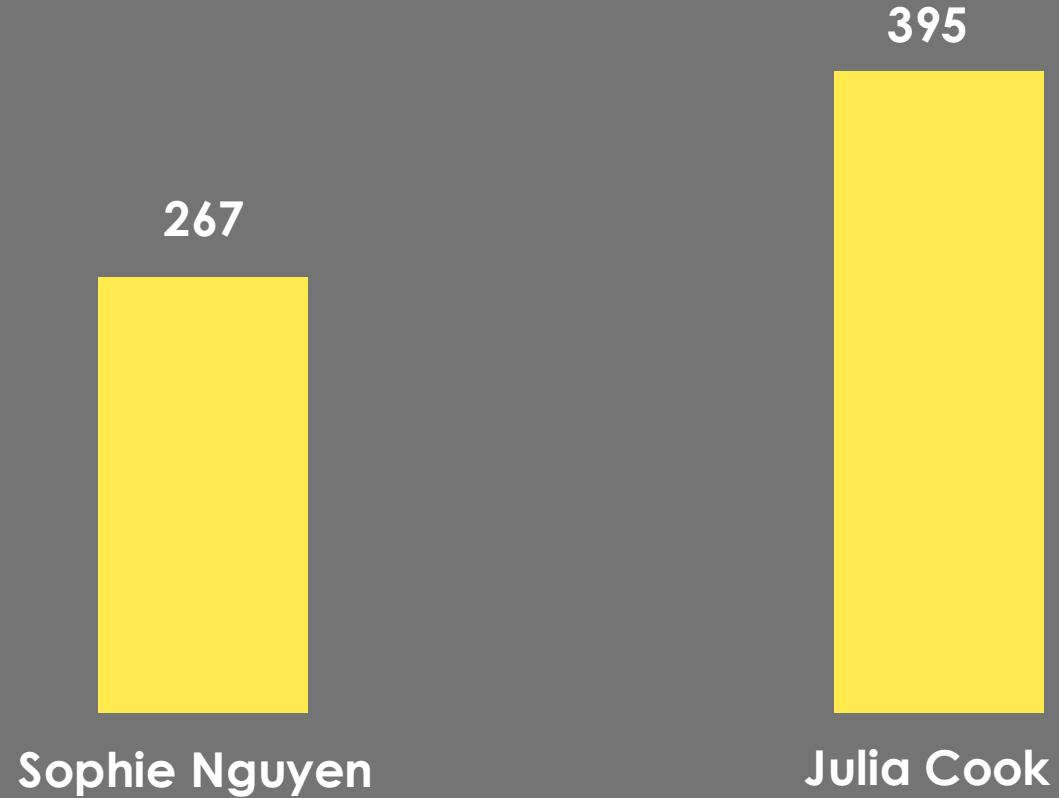

International Committee President