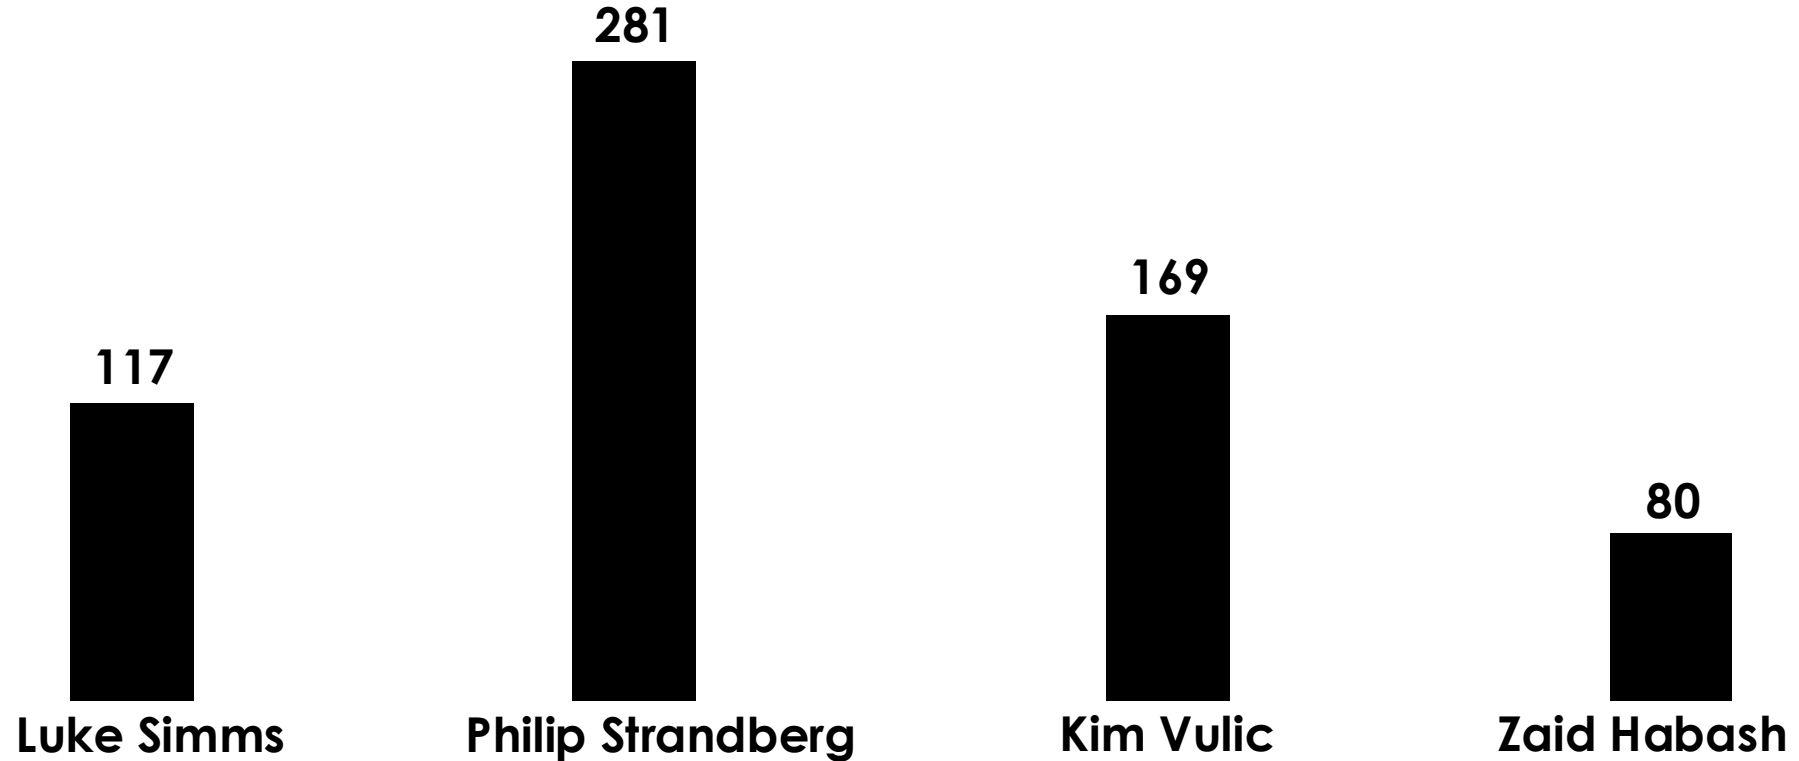

Business Committee President