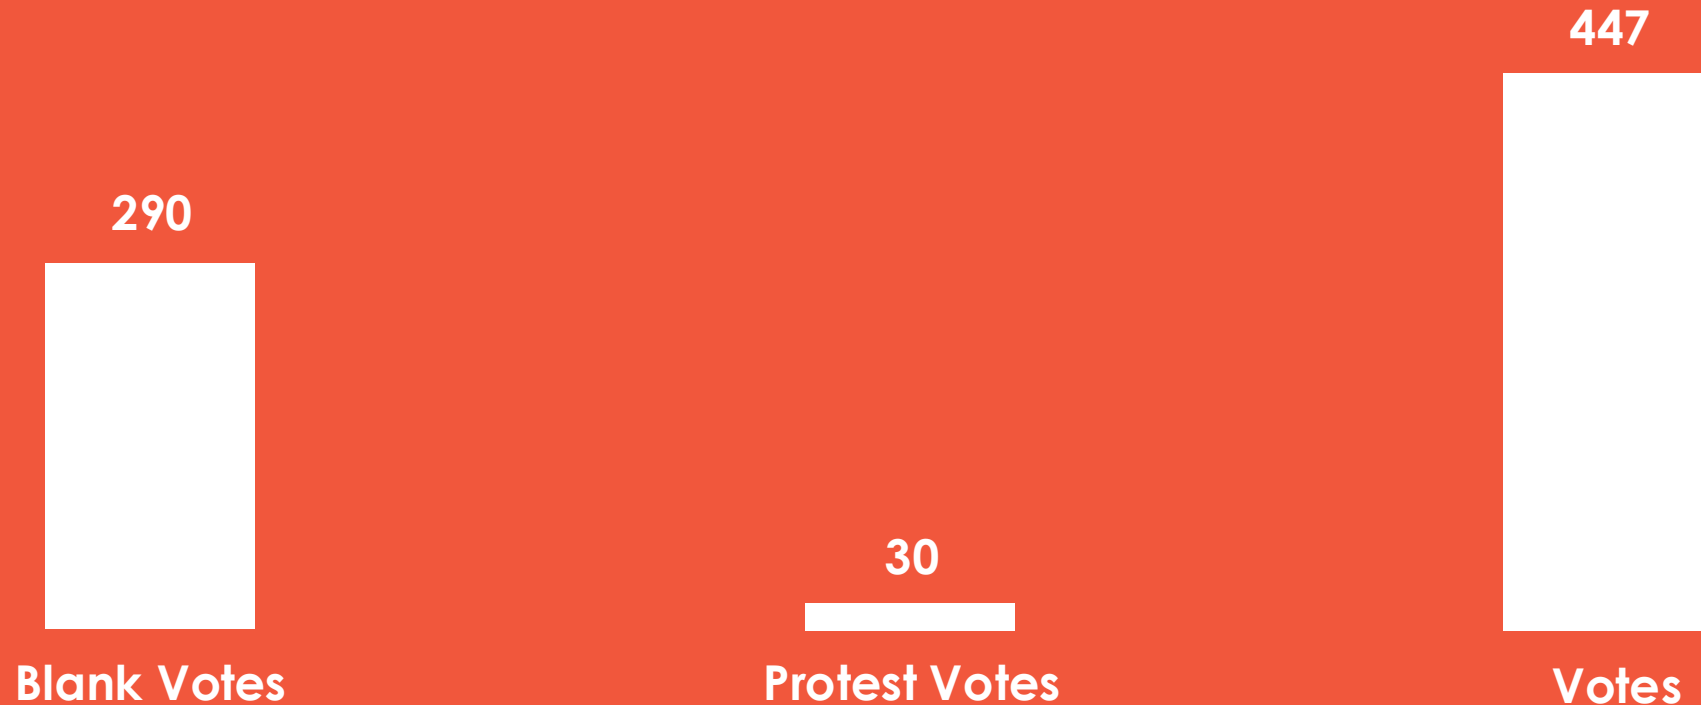

Frans-Gorm Petersson

IDU

THE STUDENT ASSOCIATION

SASSE FALL
ELECTION
2024

Tech Committee President

THE STUDENT ASSOCIATION

Tech Committee President

Tech Committee President